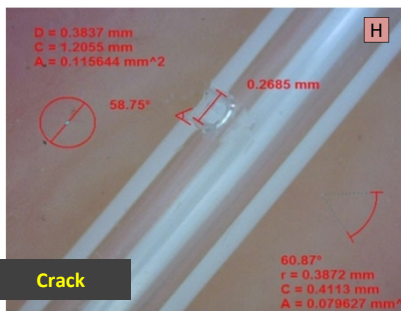

Mikroskop Dino-Lite memberikan kemudahan para profesional di industri elektronik untuk melakukan pengukuran dengan gambar yang berkualitas tinggi.

Dino-Lite menyediakan gambar yang tajam, dengan dibekali resolusi 1.3MP/5MP dan polarizer, dalam bidang kerja yang besar.

Perbesaran mikroskop Dino-Lite 220X dan 950X dengan jarak kerja hingga 15 cm, Dino-Lite sangat cocok untuk pengukuran, penyimpanan gambar, dan video.

Aplikasi :

- Coloring
- Dimension
- Rolling Dice
- Scratch
- Crack
- Mold Injection
- Etc ...